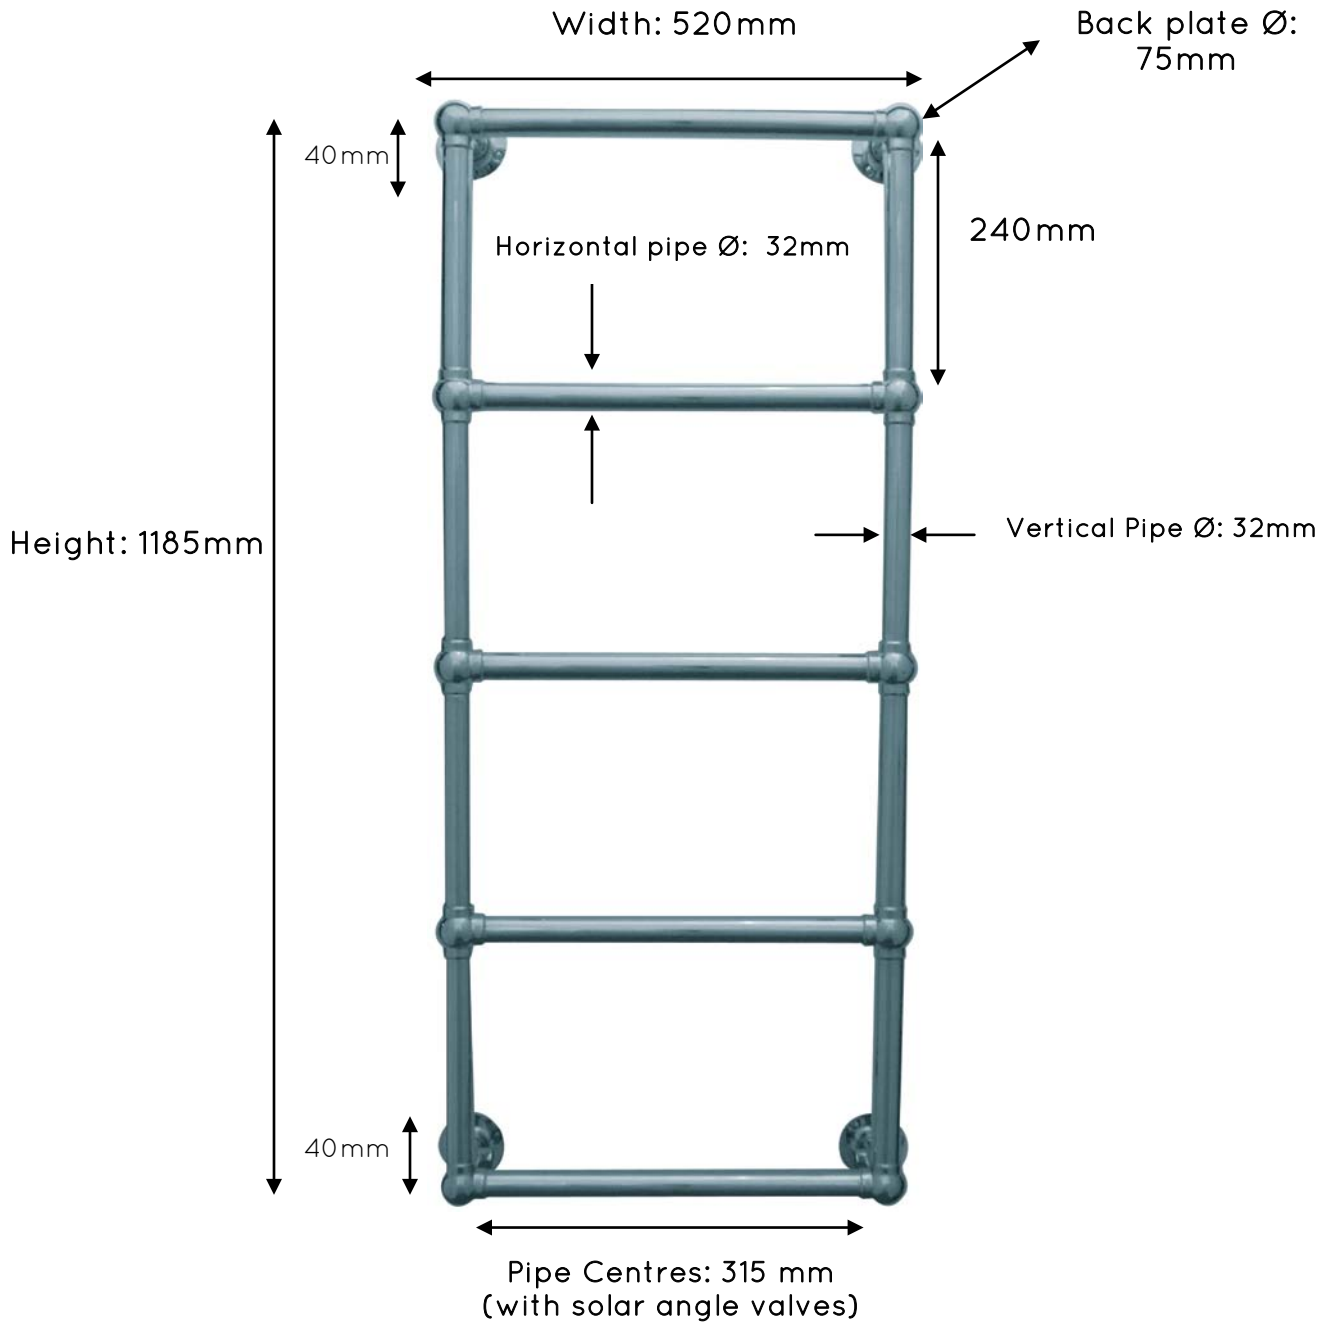

JIS EUROPE  
100% STAINLESS STEEL  
— EST 1997 —

HEATED TOWEL RAILS

Fletching 1185mm x 520mm

Overall Projection: 150mm  
Pipe Centres from the Wall: 50mm